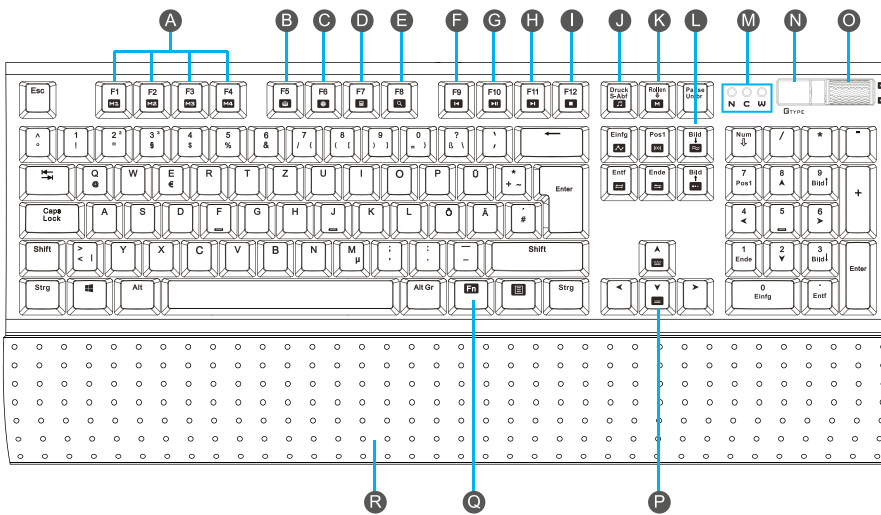

ID0127

4 052792 035537

Made in China

LogiLink®

RGB Illuminated Mechanical Keyboard

Art. No.: ID0127

Hot Keys:

- A) Macro Keys
- B) Launch E-Mail
- C) Web Browser
- D) Launch Calculator
- E) Launch Search
- F) Previous Track
- G) Play/Pause
- H) Next Track
- I) Stop Playing
- J) Launch Media Player
- K) Macro Recording
- L) Lighting Modes
- M) LED Indicators
- N) GTYPE Mode
- O) Volume Control
- P) Brightness Control
- Q) Function Key
- R) Palm Rest

LogiLink®

RGB Illuminated Mechanical Keyboard

Art. No.: ID0127

Specification:

Interface	USB 2.0
Mechanical Switch	Kailh Blue
N-Key Rollover (NKRO)	Full NKRO via USB
Backlight	RGB
USB Cord Length	180 cm Braided
Windows OS Support	XP / Vista / 7 / 8 / 10
Dimension	Keyboard: 44.5 x 13.7 x 3.6 mm Palm Rest: 44.5 x 6.4 x 1.8 mm
Weight	1060g